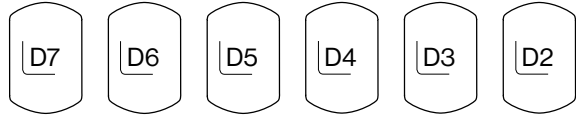

SKU	Description	Quantity
SSC-KIT	Primary Stainless Steel Crowns Introductory Kit	48 Crowns (1 of each size)
SSC-PKIT	Permanent Stainless Steel Crowns Introductory Kit	24 Crowns (1 of each size)
SSC-PKITM	Permanent Stainless Steel Crowns Master Kit	96 Crowns (4 of each size)

Pre-trimmed, crimped and contoured surfaces for less time spent chairside

Accurate occlusal anatomy mimicking the natural tooth

Ideal wall height meaning less trimming and crimping (if at all!)

Optimal occlusal thickness with superior resilience to abrasion and perforation

More narrow mesial-distal maxillary first primary molar width for quicker adjacent crown placement

Stainless Steel Crowns

Refill Part Codes

SSC-ULD7 SSC-ULD6 SSC-ULD5 SSC-ULD4 SSC-ULD3 SSC-ULD2

SSC-URD2 SSC-URD3 SSC-URD4 SSC-URD5 SSC-URD6 SSC-URD7