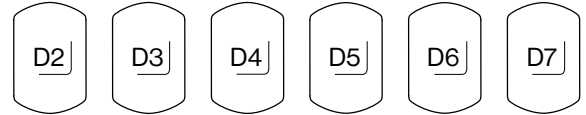

SKU	Description	Quantity
SSC-KIT	Primary Stainless Steel Crowns Introductory Kit	48 Crowns (1 of each size)
SSC-PKIT	Permanent Stainless Steel Crowns Introductory Kit	24 Crowns (1 of each size)
SSC-PKITM	Permanent Stainless Steel Crowns Master Kit	96 Crowns (4 of each size)

Pre-trimmed, crimped and contoured surfaces for less time spent chairside

Accurate occlusal anatomy mimicking the natural tooth

Ideal wall height meaning less trimming and crimping (if at all!)

Optimal occlusal thickness with superior resilience to abrasion and perforation

More narrow mesial-distal maxillary first primary molar width for quicker adjacent crown placement

Stainless Steel Crowns

Refill Part Codes

SSC-ULD7 SSC-ULD6 SSC-ULD5 SSC-ULD4 SSC-ULD3 SSC-ULD2

SSC-URD2 SSC-URD3 SSC-URD4 SSC-URD5 SSC-URD6 SSC-URD7