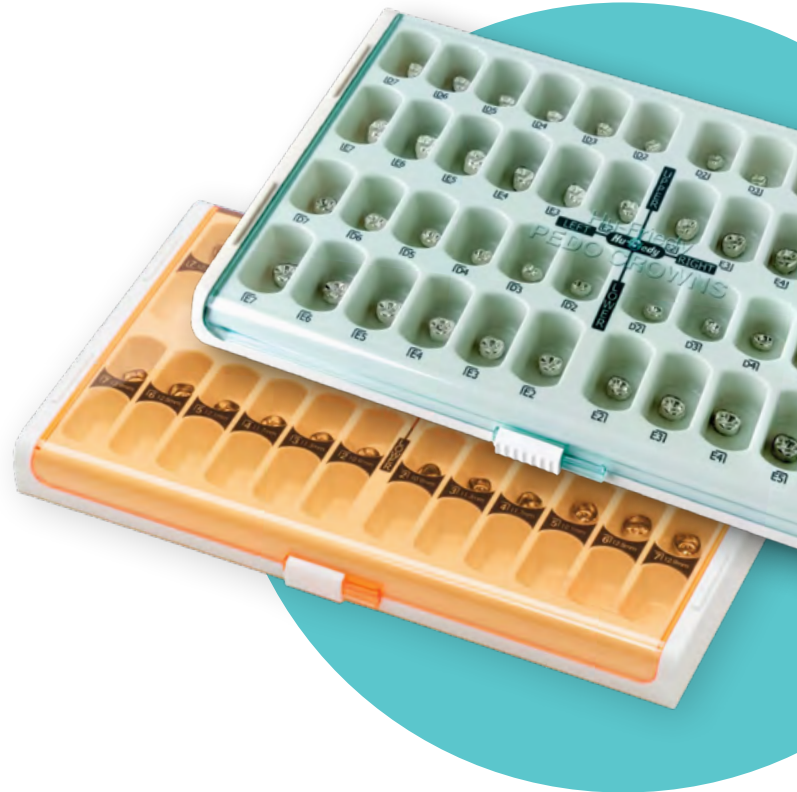

STAINLESS STEEL MOLAR CROWNS

Experience the perfect fit for all patients. No matter what patient walks through your door, HuFriedyGroup now has you covered more than ever before. **Our line of Stainless Steel Crowns has expanded to include Permanent Molar Crowns!** All of our Stainless Steel Crowns deliver all the features and benefits of our Pedo Crowns that you love, but now in the form of Permanent Crowns as well.

SKU	Description	Quantity
SSC-KIT	Primary Stainless Steel Crowns Introductory Kit	48 Crowns (1 of each size)
SSC-PKIT	Permanent Stainless Steel Crowns Introductory Kit	24 Crowns (1 of each size)
SSC-PKITM	Permanent Stainless Steel Crowns Master Kit	96 Crowns (4 of each size)

Pre-trimmed, crimped and contoured surfaces for less time spent chairside

Accurate occlusal anatomy mimicking the natural tooth

Ideal wall height meaning less trimming and crimping (if at all!)

Optimal occlusal thickness with superior resilience to abrasion and perforation

More narrow mesial-distal maxillary first primary molar width for quicker adjacent crown placement

Stainless Steel Crowns

Refill Part Codes

SSC-ULD7 SSC-ULD6 SSC-ULD5 SSC-ULD4 SSC-ULD3 SSC-ULD2

SSC-URD2 SSC-URD3 SSC-URD4 SSC-URD5 SSC-URD6 SSC-URD7