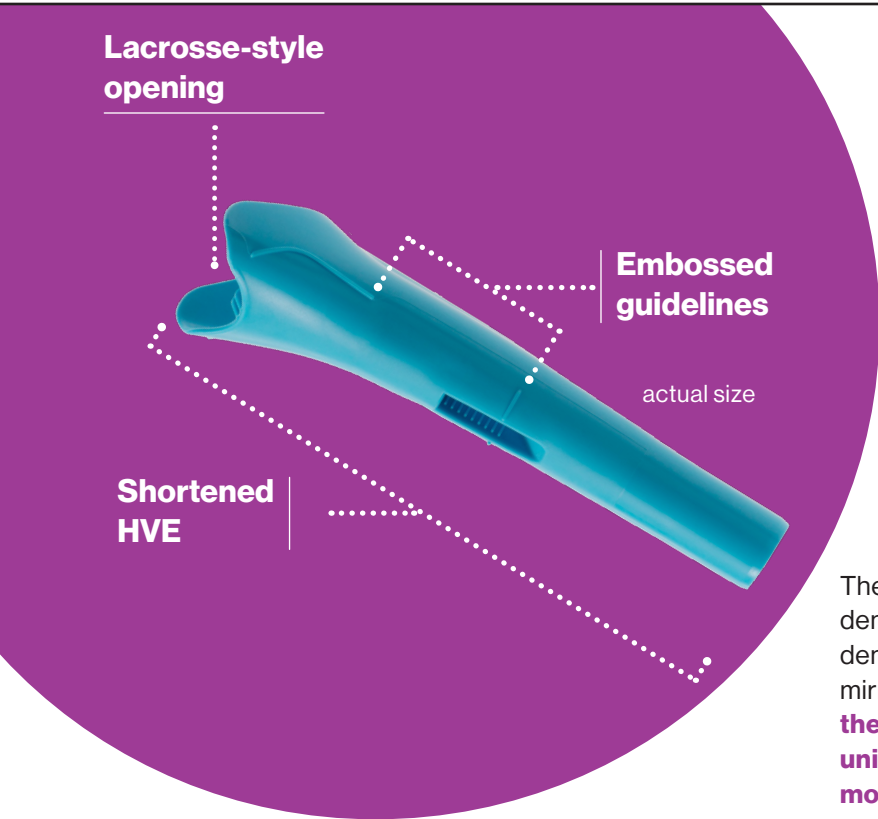

HVE Mirror Connect

Four-handed Dentistry Becomes Two-Handed Dentistry

The HVE Mirror Connect transforms standard four-handed dentistry into comfortably streamlined two-handed dentistry. Designed to integrate our #5 double-sided mouth mirrors, **the single-use HVE Mirror Connect combines the market-leading visibility of our mirrors* and a unique high-volume evacuator with a lacrosse-style mouth that optimizes suction.**

High-Volume Evacuator Mirror Connector	
HVEMC	HVE Mirror Connect (QTY: 50)

The HVE Mirror Connect Kit includes everything you'll need for Best in Practice high volume evacuation. This easy-to-assemble kit **combines the HVE Mirror Connect with a lightweight tubing system and swivel functionality, which allows for effortless rotation.** Connection is compatible with all standard HVE valves.

High-Volume Evacuation System	
HVEMCKIT	HVE Mirror Connect Kit Includes 50 HVE Mirror Connects, 1 #5 Black Line Mirror and Tubing Kit

HVE Mirror Connect Compatible Mirrors:

HuFriedyGroup #5 Mouth Mirrors	
MIR5DSHDB	#5 HD Black Line Double-Sided Mirror
MIR5DSHD	#5 HD Double-Sided Mirror
MIR5DS	#5 Rhodium Double-Sided Mirror