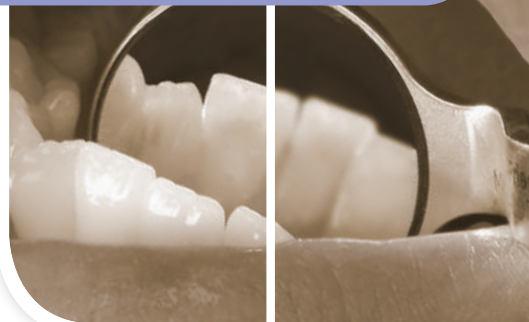

HD VS RHODIUM COATING