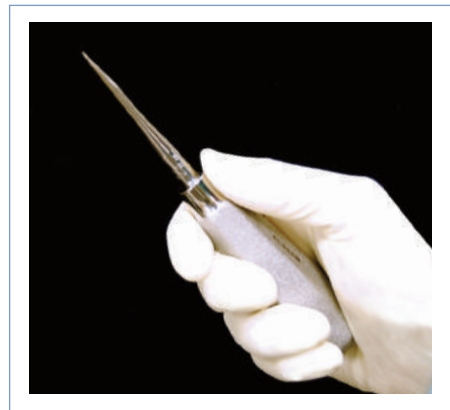

- Ergo Dynamic elevators allow for increased comfort and ease of use for clinicians that prefer small handled elevators.
- Allows for better fit in your hand. Choose from standard size elevators or ErgoDynamic, small handled elevators to best fit your needs.
- Provides better leverage for increased performance during procedures.
- Available in most popular Hu-Friedy elevator patterns.
- Hand crafted from Immunity Steel® and heat treated to provide optimal sharpness and durability.